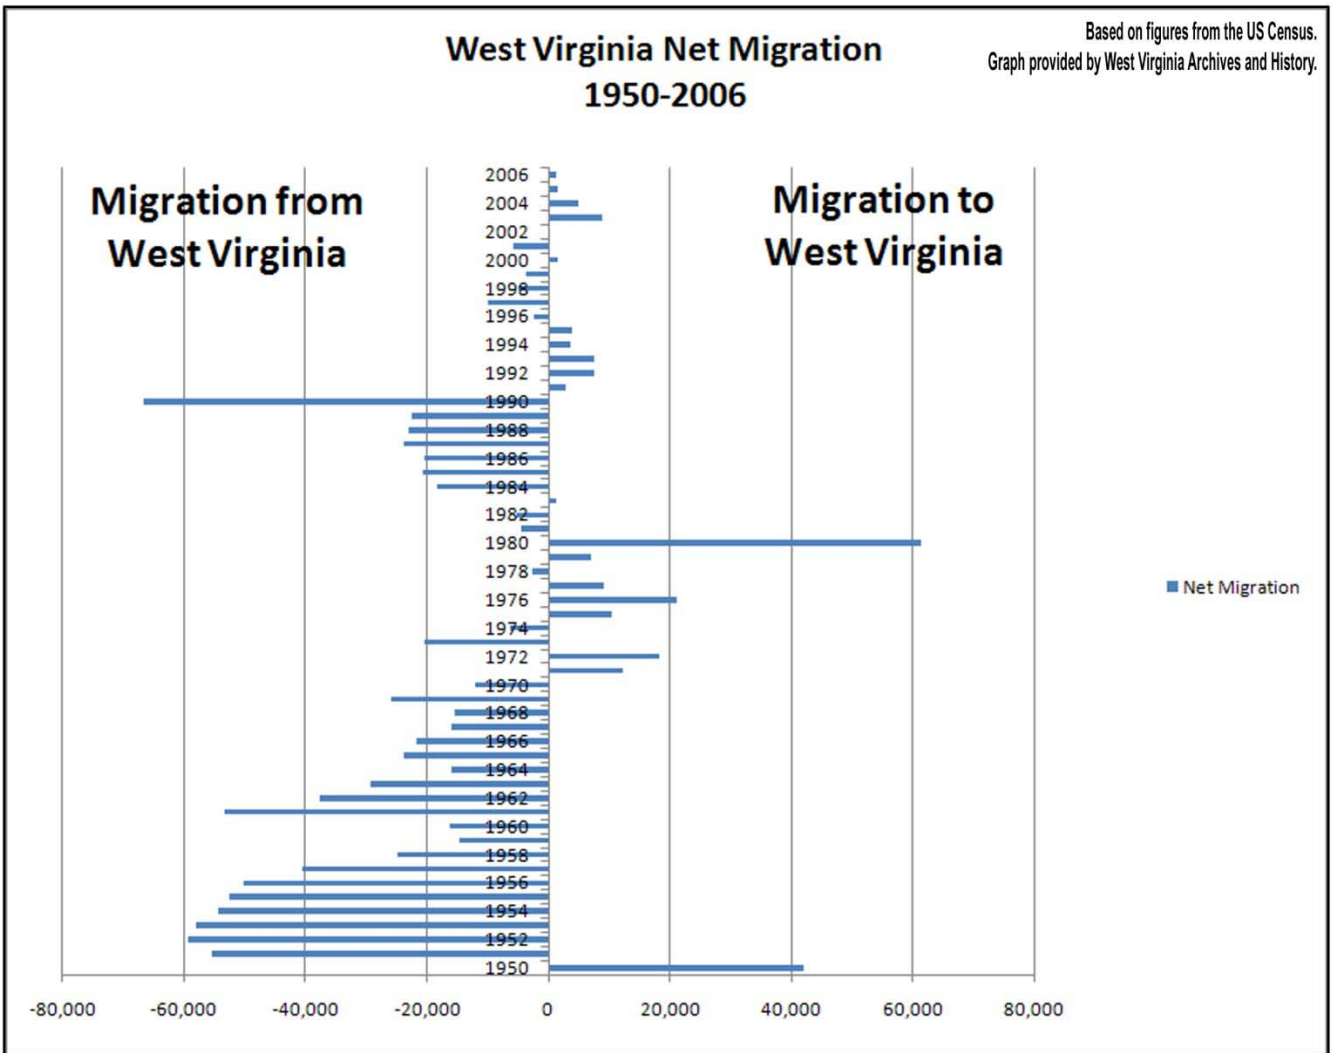

### West Virginia Migration Exercise

**Instructions:**

Use the graph below to answer the following questions.

**Questions**

1. According to the chart in what year was migration to West Virginia the greatest?
2. In what year was migration from West Virginia the greatest?
3. What trend occurred in West Virginia between 1951 and 1970?

4. What was the trend in West Virginia between 1970 and 1984?
  
5. What was the trend between 1984 and 1990?
  
6. What is the trend for migration in the state since 1990?
  
7. What reasons do you think can explain migration to and from West Virginia?