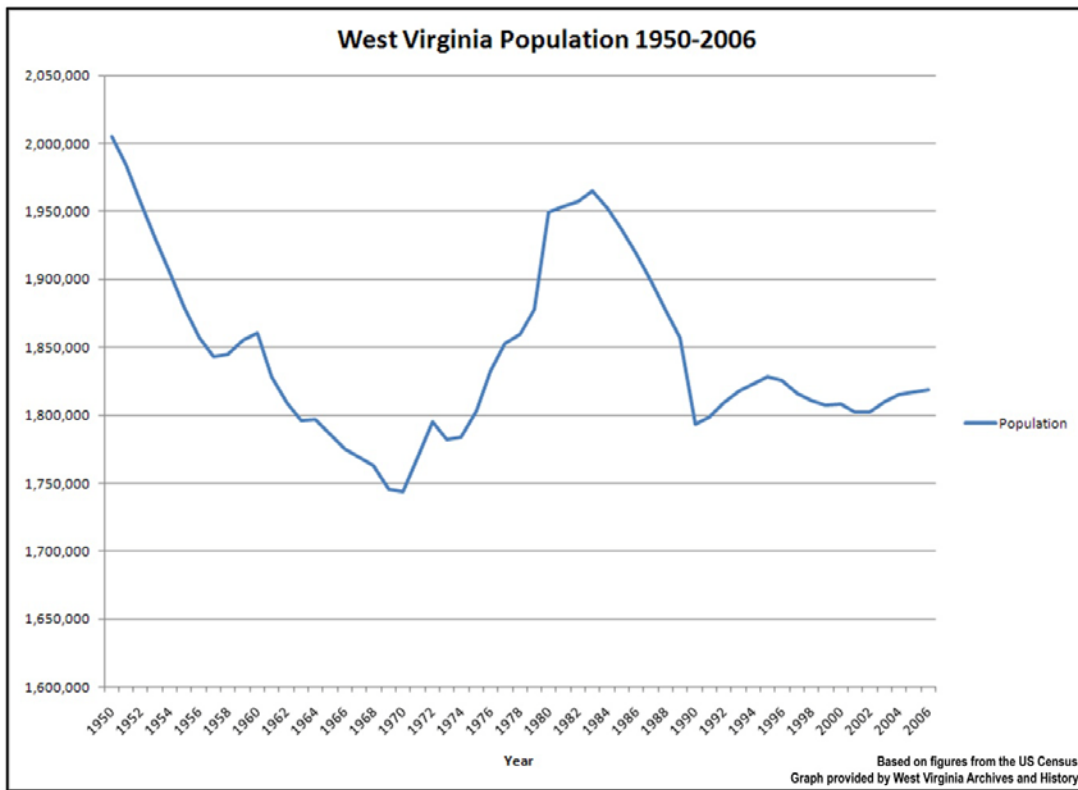

### *West Virginia Population Exercise 2*

**Instructions:**

Use the graph below to answer the following questions.

**Questions**

1. From the chart above when did West Virginia have its greatest population?
2. From the chart above, in which year did West Virginia's population reach its lowest point?
3. What was the trend in West Virginia's population between 1950 and 1970?
4. What happened to West Virginia's population between 1983 and 1990?
5. What has happened to the population of West Virginia since 1990?