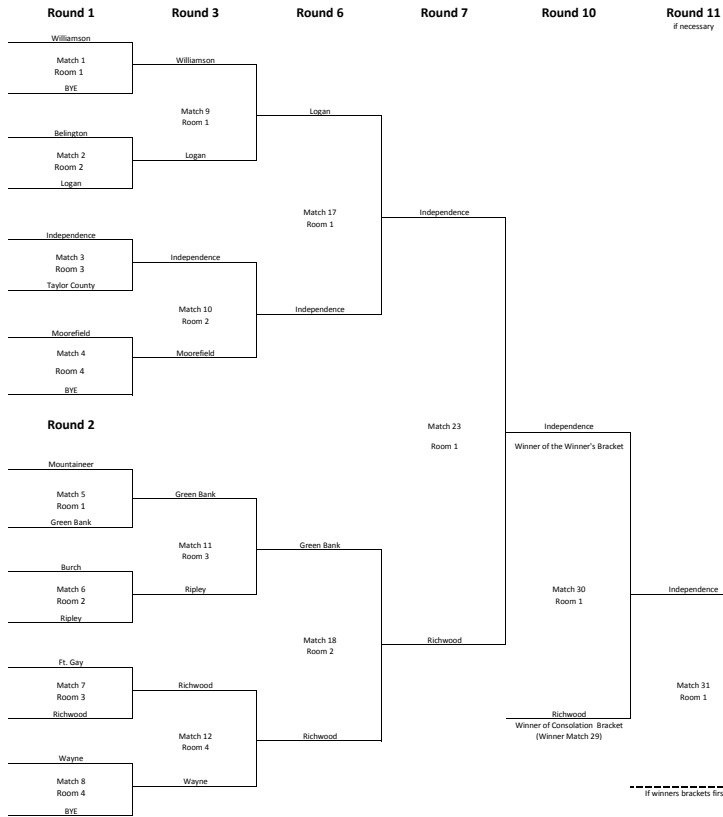

Play-In Tournament
Saturday, March 16, 2013
Lewis County High School

Winner's Bracket

Consolation Bracket